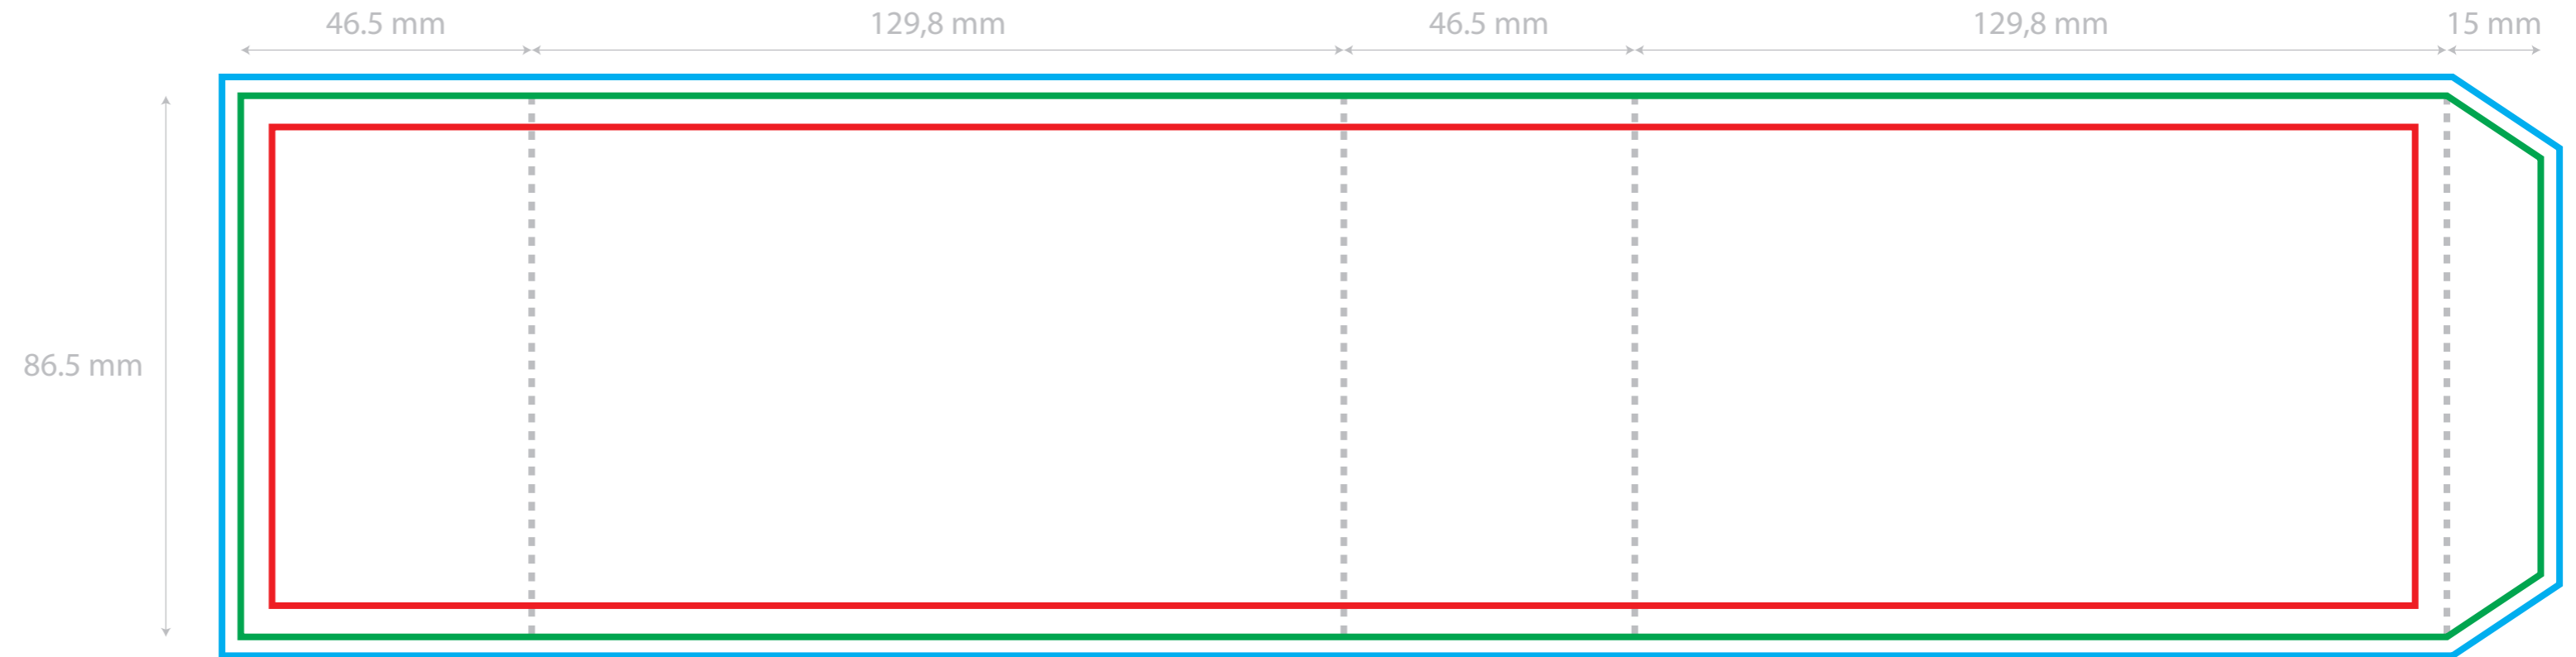

- Max. size for text and logo's
- Size of the sleeve
- Size of the sleeve including bleed
- Folding lines

Model: Sleeve JBL Go 3

Size: Total 367.6mm X 86.5mm

Front

Back